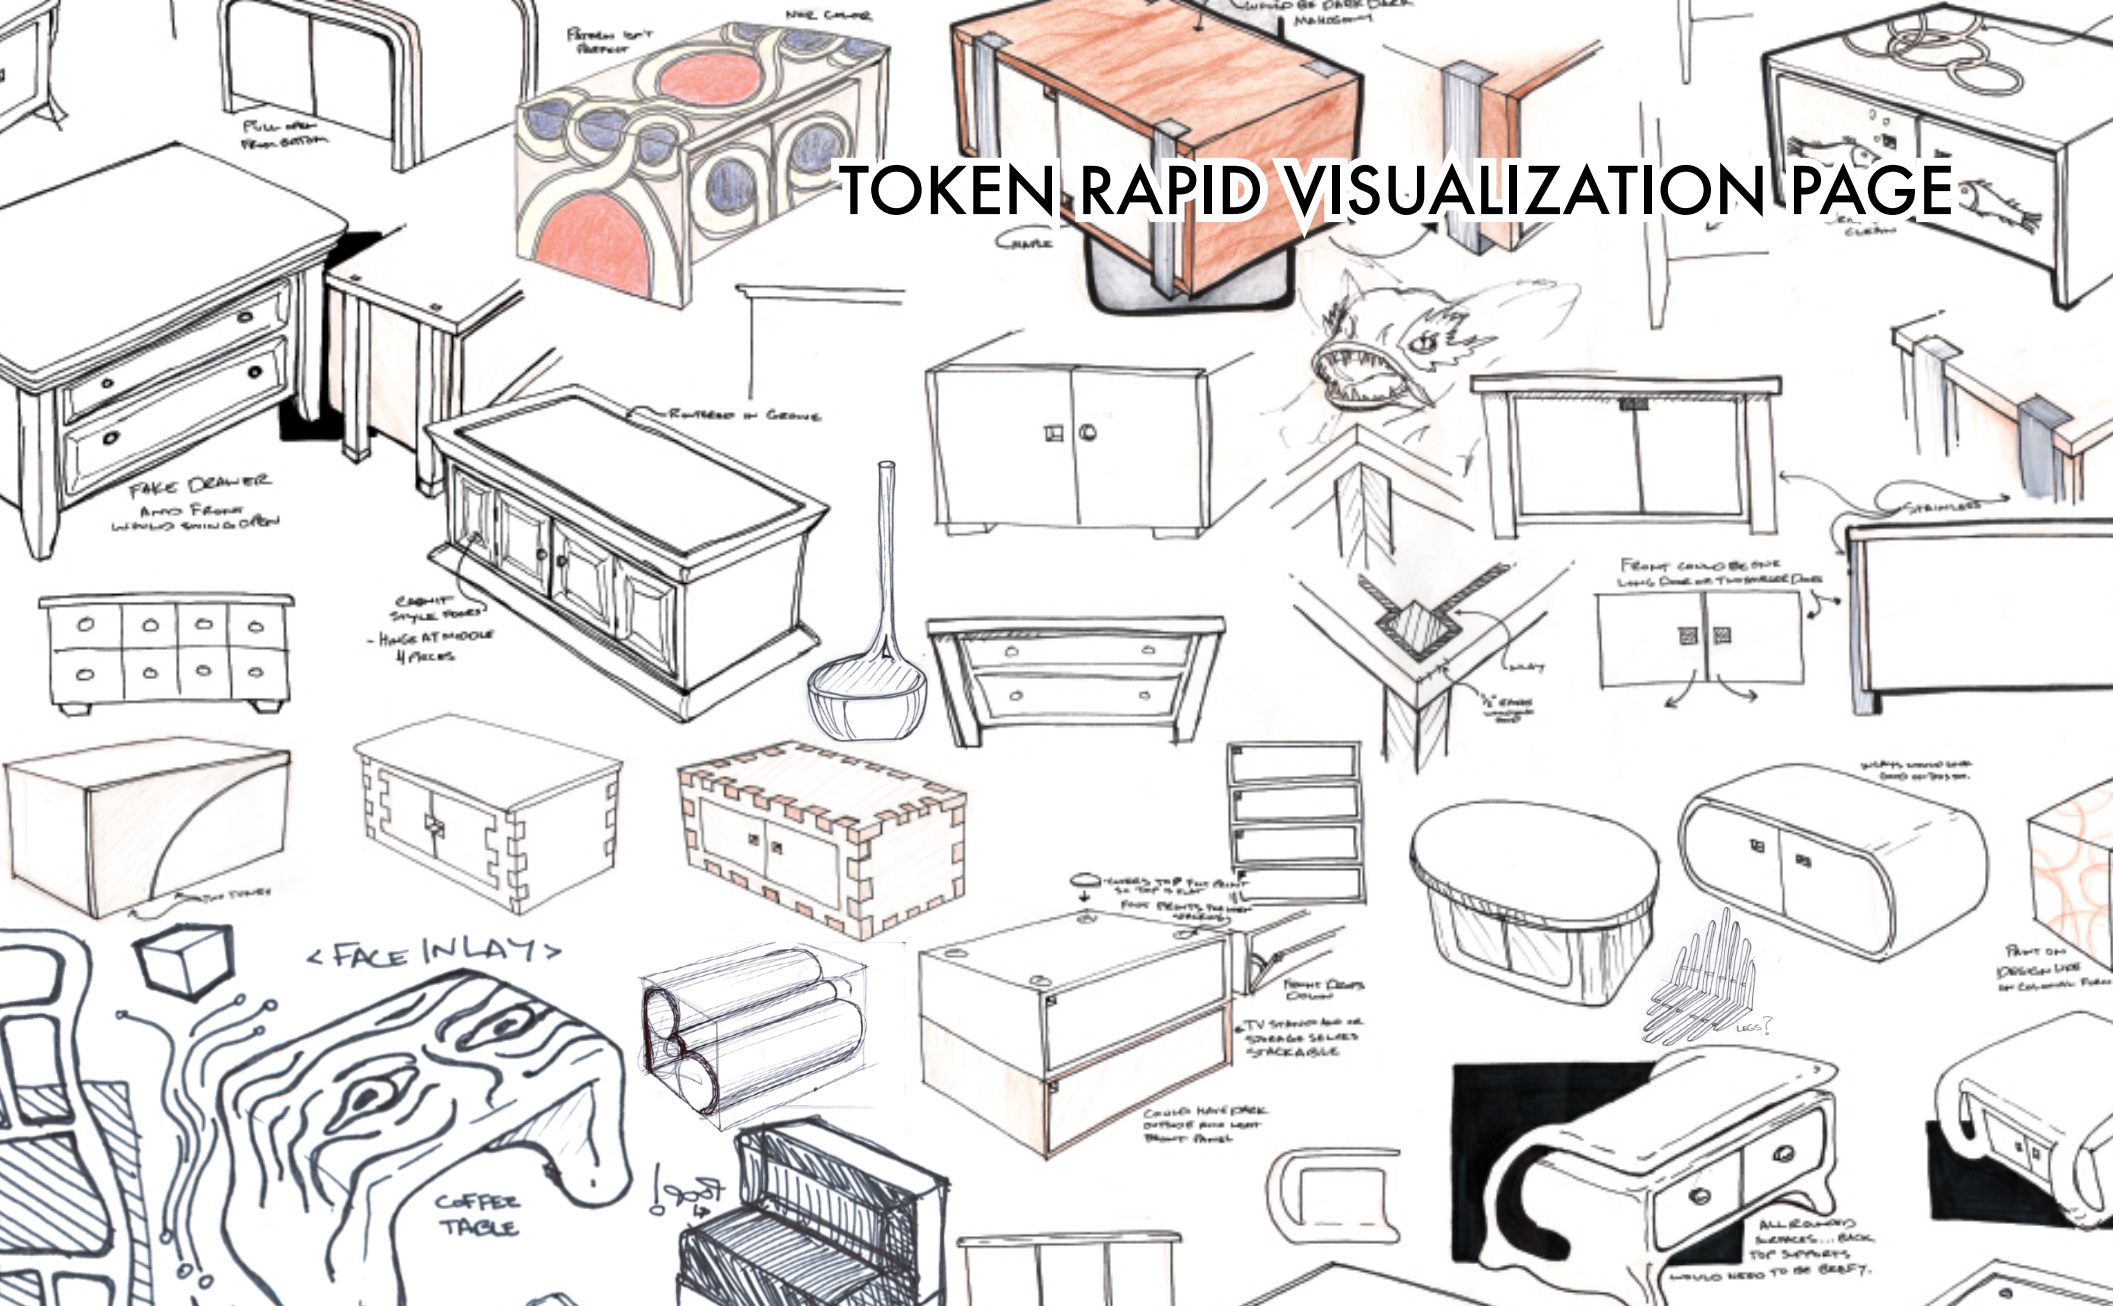

GRAPHIC

MISCELLANEOUS

FOUND ART

art pieces using reclaimed objects
desk clock, lamp and cabinet

GRAPHIC DESIGN
art work of logos, label and album
cover for businesses and artists

LANKY LOU
hand puppet

TOKEN RAPID VISUALIZATION PAGE