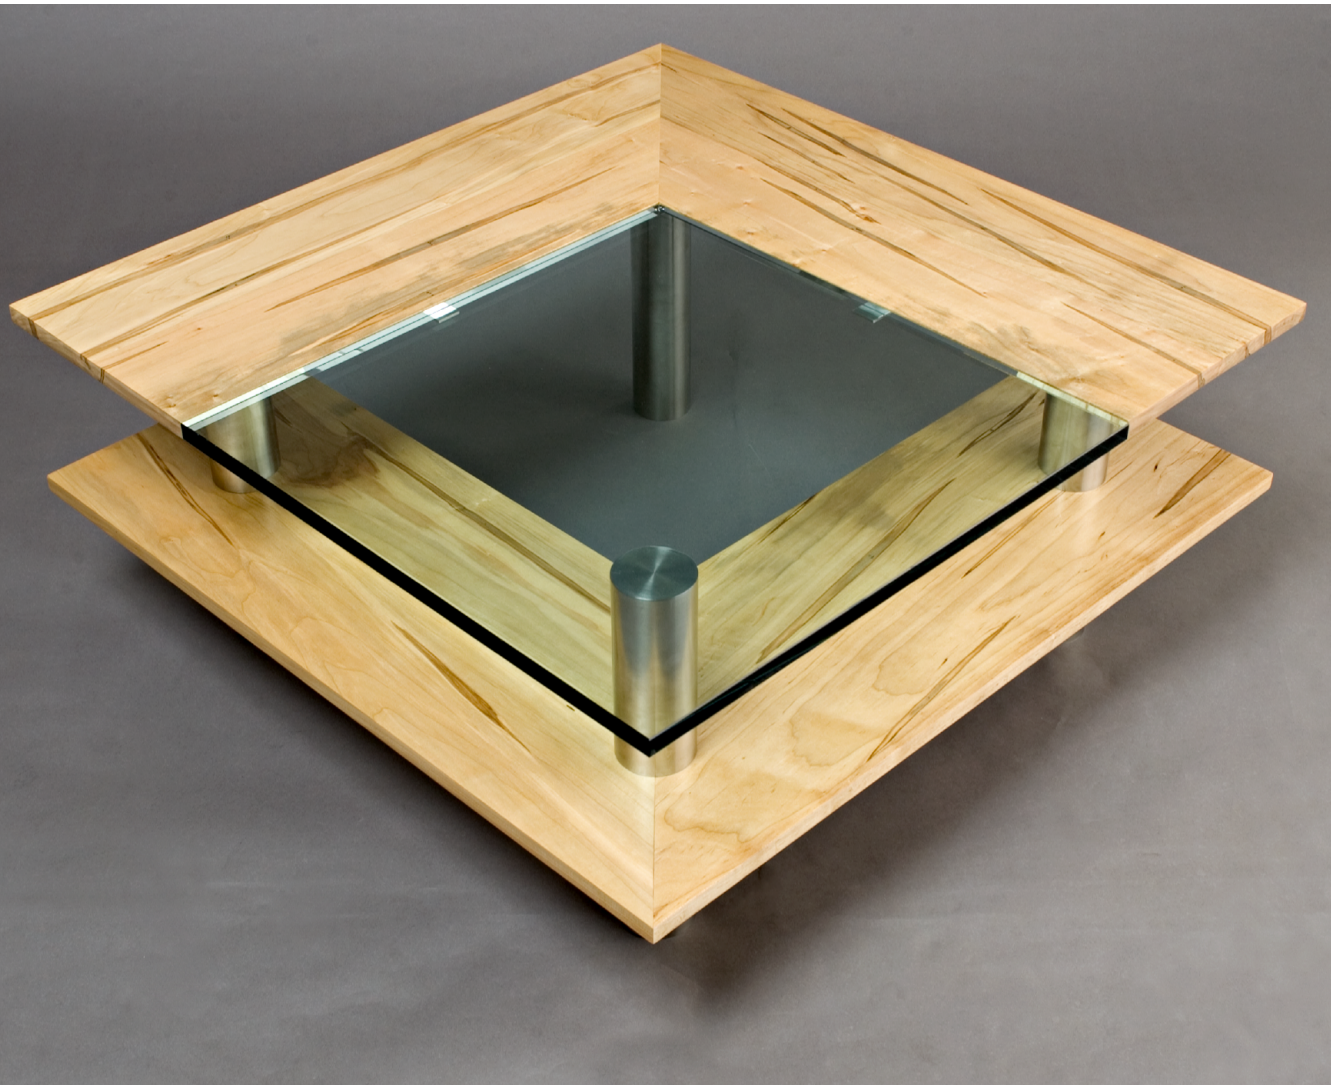

SEAN FAVERO

a sampling of

FURNITURE

Sofa Chair pp. 4-6

Coffee Table pp. 7-8

Media Cabinet and Bookshelf p. 9

SOVEREIGN

Sandal p. 11

BIG BOY sofa chair
50" x 50" x 26"

maple veneer, upholstery and
memory foam, cotton fabric, paint,
plywood core

COSI
coffee table
3'x3'x16"

wormy maple, stainless steel,
glass

BIRDS media cabinet and bookshelf
plywood, paint, vinyl, aluminum

Sovereign
sandals

SANDALS
various color combinations

MERCHANDISE

childrens sandal illustration

color exploration

product tags

back

sole exploration

Fill with
thin cotton

FRONT LEFT
FRONT

WOULD BE DARK GREEN
MATERIAL

CORNER

ROUTED IN GROOVE

FAKE DRAWER
AND FRONT
WOULD SPIN & OPEN

CABINET
SIMPLE FORMS
- MAKE AT MOST
4 PIECES

FRONT COULD BE ONE
LONG DOOR OR TWO SHORTER DOORS