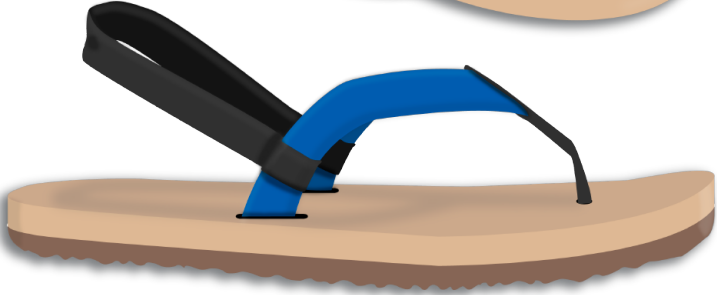

BIG BOY sofa chair
50" x 50" x 26"

maple veneer, upholstery and
memory foam, cotton fabric, paint,
plywood core

COSI
coffee table
3'x3'x16"

wormy maple, stainless steel,
glass

BIRDS media cabinet and bookshelf
plywood, paint, vinyl, aluminum

Sovereign
sandals

SANDALS
various color combinations

MERCHANDISE

childrens sandal illustration

color exploration

product tags

back

sole exploration