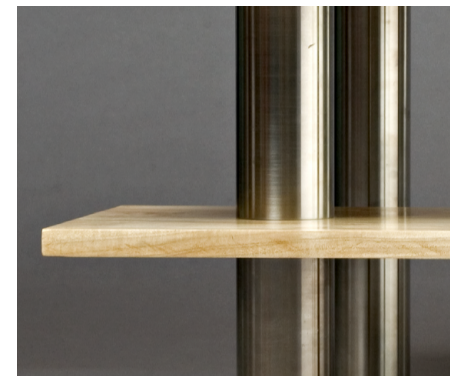

BIG BOY sofa chair
50" x 50" x 26"

maple veneer, upholstery and
memory foam, cotton fabric, paint,
plywood core

COSI
coffee table
3'x3'x16"

wormy maple, stainless steel,
glass

BIRDS media cabinet and bookshelf
plywood, paint, vinyl, aluminum

Sovereign
sandals

SANDALS
various color combinations

MERCHANDISE

childrens sandal illustration

color exploration

product tags

back

sole exploration